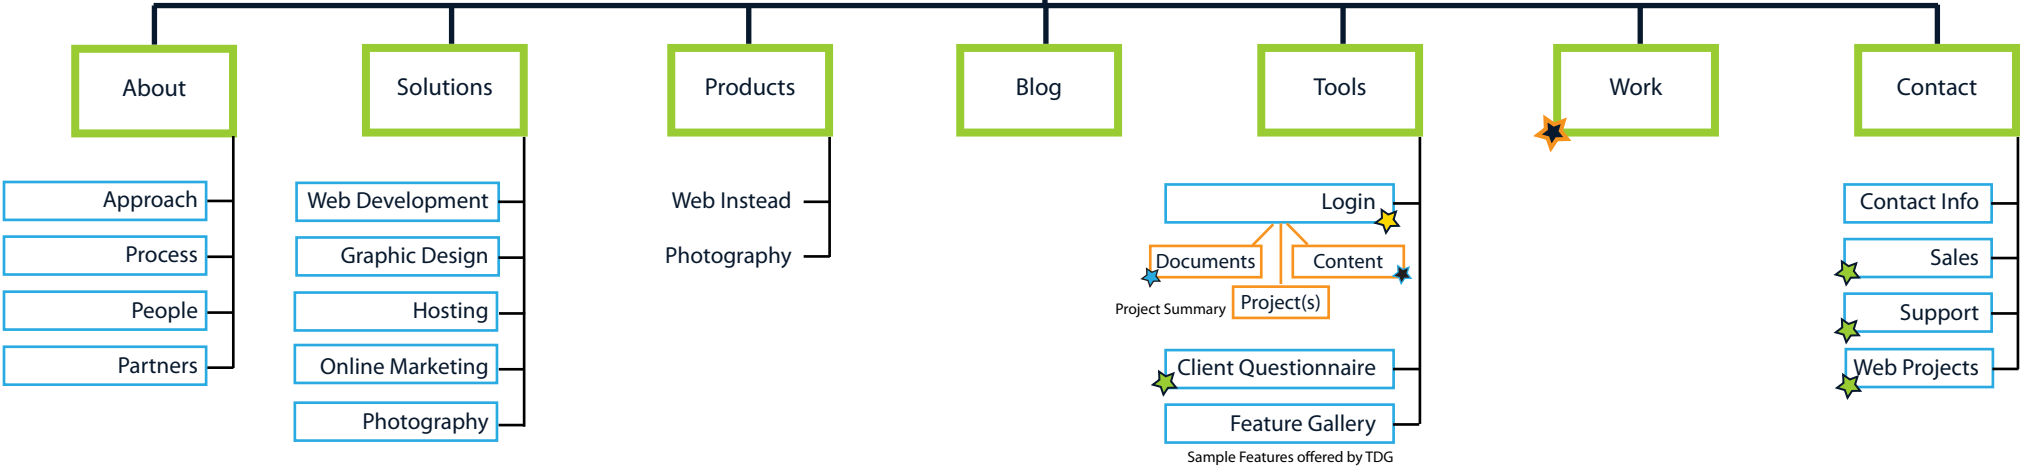

HOME

KEY

	Main Navigation		Features Client-Side 'Upload' Section
	Drop Down Menu Main Category Page		Features TDG 'Upload' Section
	Sub-Page (of Drop Down Menu)		Contains a Form
	Sub Section (of Sub-Page)		Features Detail Pages
	Page Linking to an Outside Source		Custom Programming Section