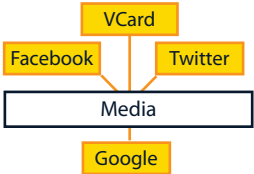

HOME

KEY

	Main Navigation		Features Client-Side 'Upload' Section
	Drop Down Menu Main Category Page		Features TDG 'Upload' Section
	Sub-Page (of Drop Down Menu)		Contains a Form
	Sub Section (of Sub-Page)		Features Detail Pages
	Page Linking to an Outside Source		Custom Programming Section